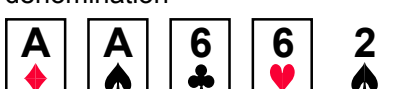

POKER HAND VALUE RATINGS

From TOP to BOTTOM

ROYAL STRAIGHT FLUSH (ROYAL FLUSH)

The highest five denominations all in the same suit

STRAIGHT FLUSH

Five cards in denomination sequence, all in the same suit

FOUR OF A KIND

Four cards of the same denomination

FULL HOUSE

Three cards of one denomination and two of another denomination

FLUSH

Five cards in the same suit but not in denomination sequence

STRAIGHT

Five cards in denomination sequence

THREE OF A KIND

Three cards of the same denomination

TWO PAIR

Two cards of one denomination and two cards of another denomination

ONE PAIR

Two cards of the same denomination

HIGH CARD

Hand with the card of the highest denomination. Tie breakers go to the next highest card etc.