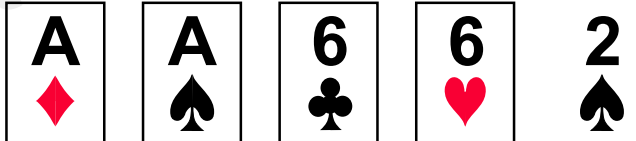

POKER HAND VALUE RATINGS

From TOP to BOTTOM and LEFT to RIGHT

ROYAL STRAIGHT FLUSH (ROYAL FLUSH)

The highest five denominations
all in the same suit

STRAIGHT

Five cards in denomination
sequence

STRAIGHT FLUSH

Five cards in denomination
sequence, all in the same suit

THREE OF A KIND

Three cards of the same
denomination

FOUR OF A KIND

Four cards of the same
denomination

TWO PAIR

Two cards of one denomination
and two cards of another
denomination